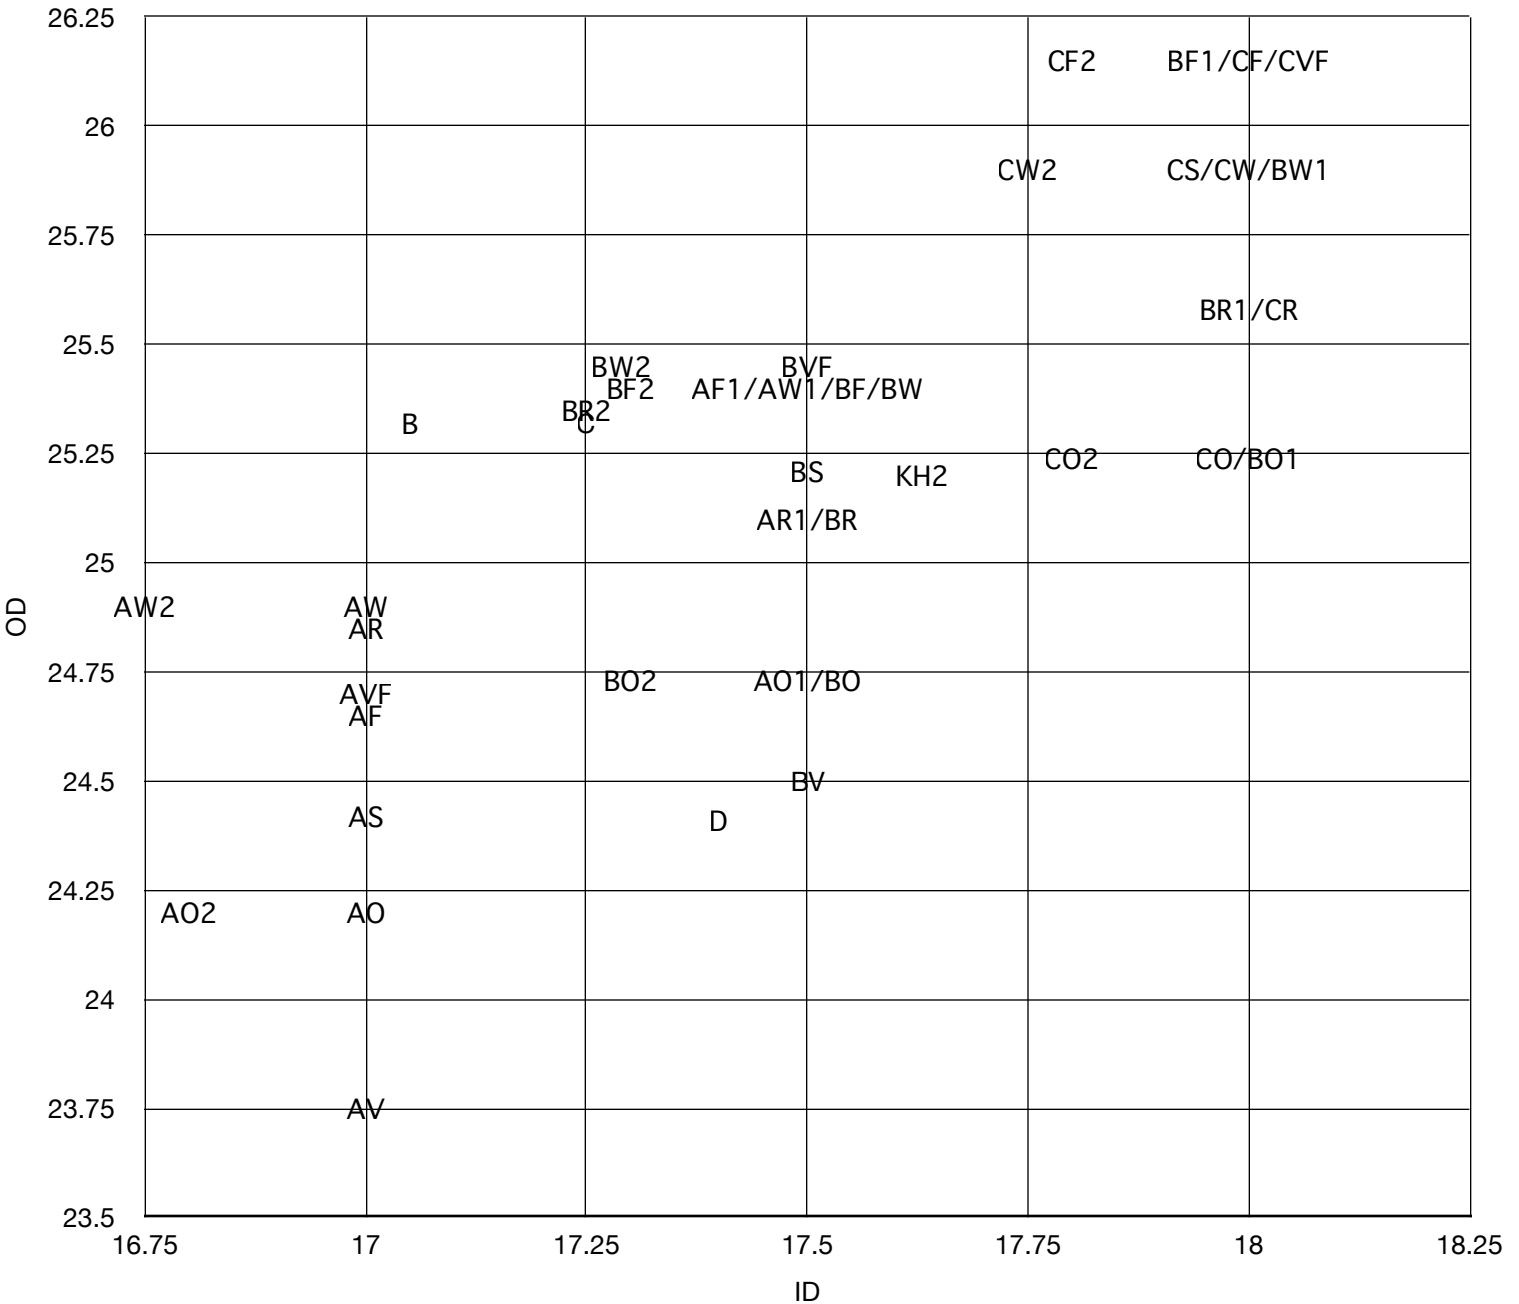

LEGACY

HORN EXPERIENCE RIMS

X axis: inner diameter in mm
Y axis: outer diameter in mm

Legacy: R series: B, C, D, and KH2
L'Olifant: A, B, and C prefixes