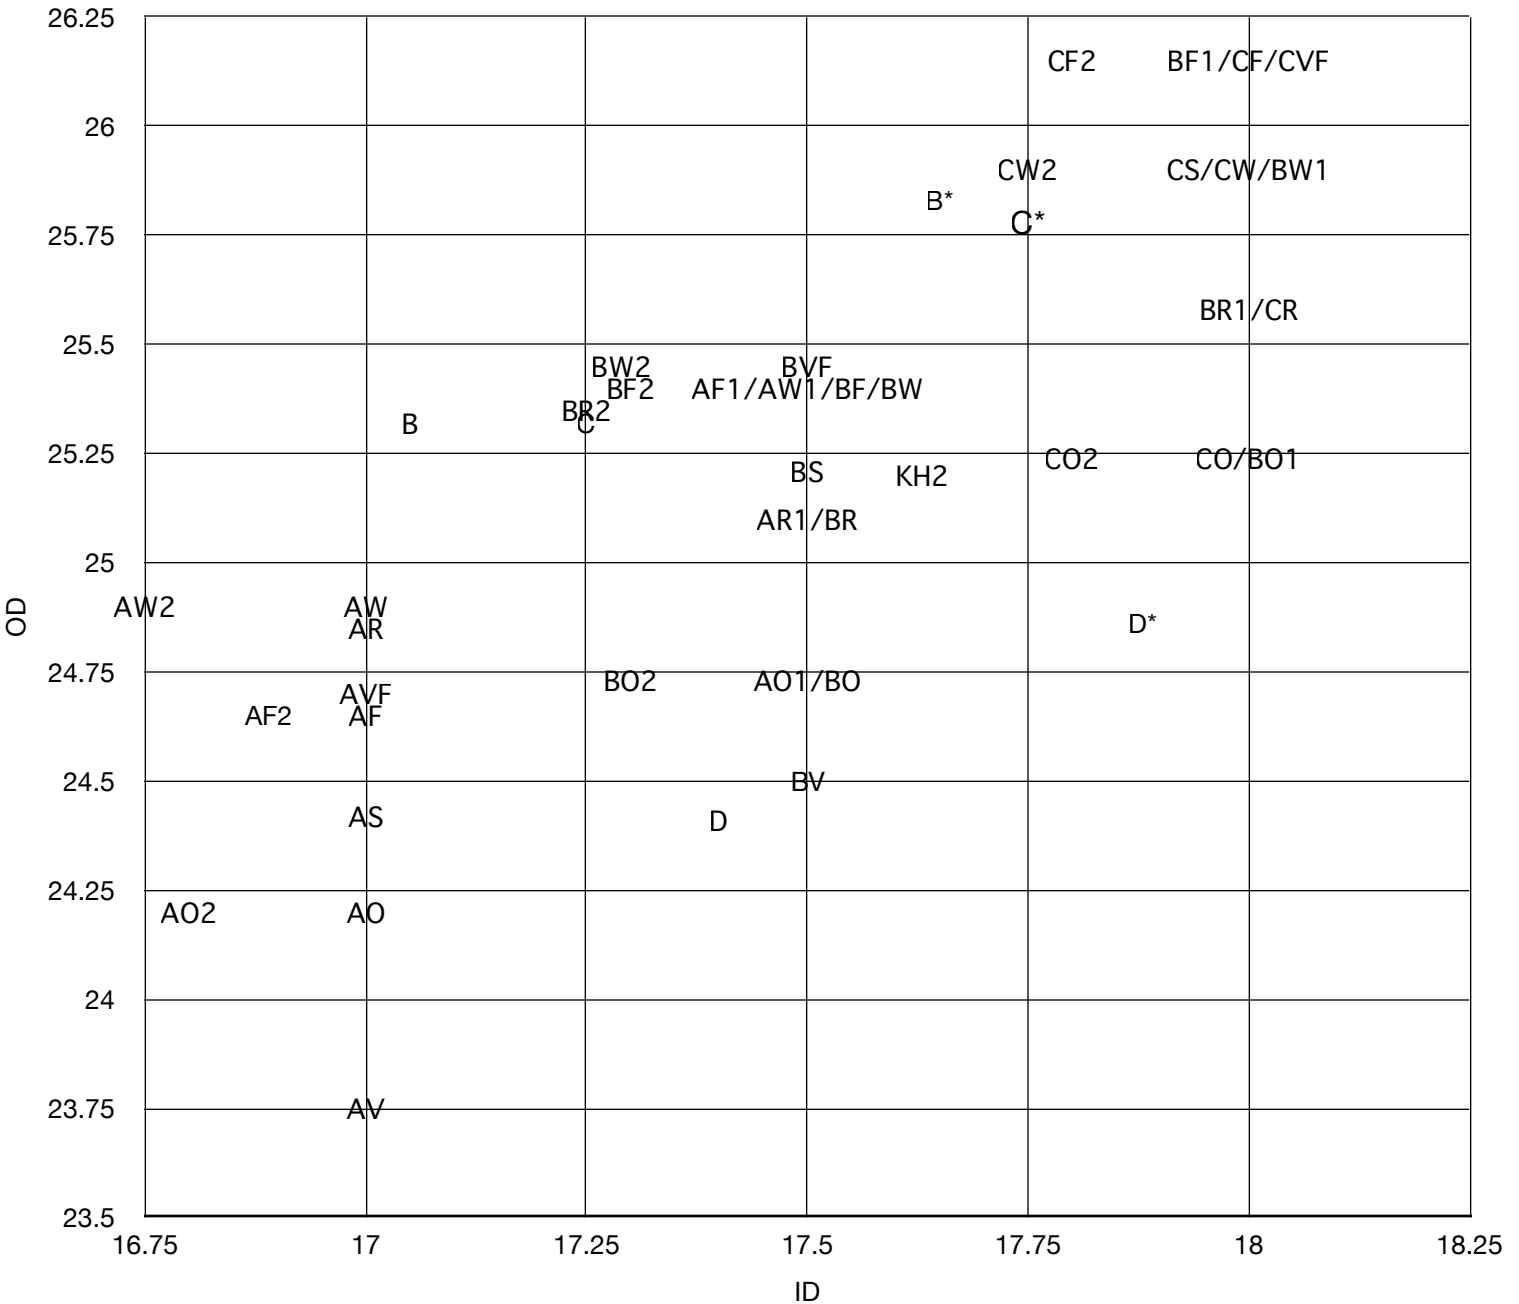

LEGACY

HORN EXPERIENCE RIMS

X axis: inner diameter in mm
Y axis: outer diameter in mm

Legacy: R series: B, C, D, and KH2
L'Olifant: A, B, and C prefixes